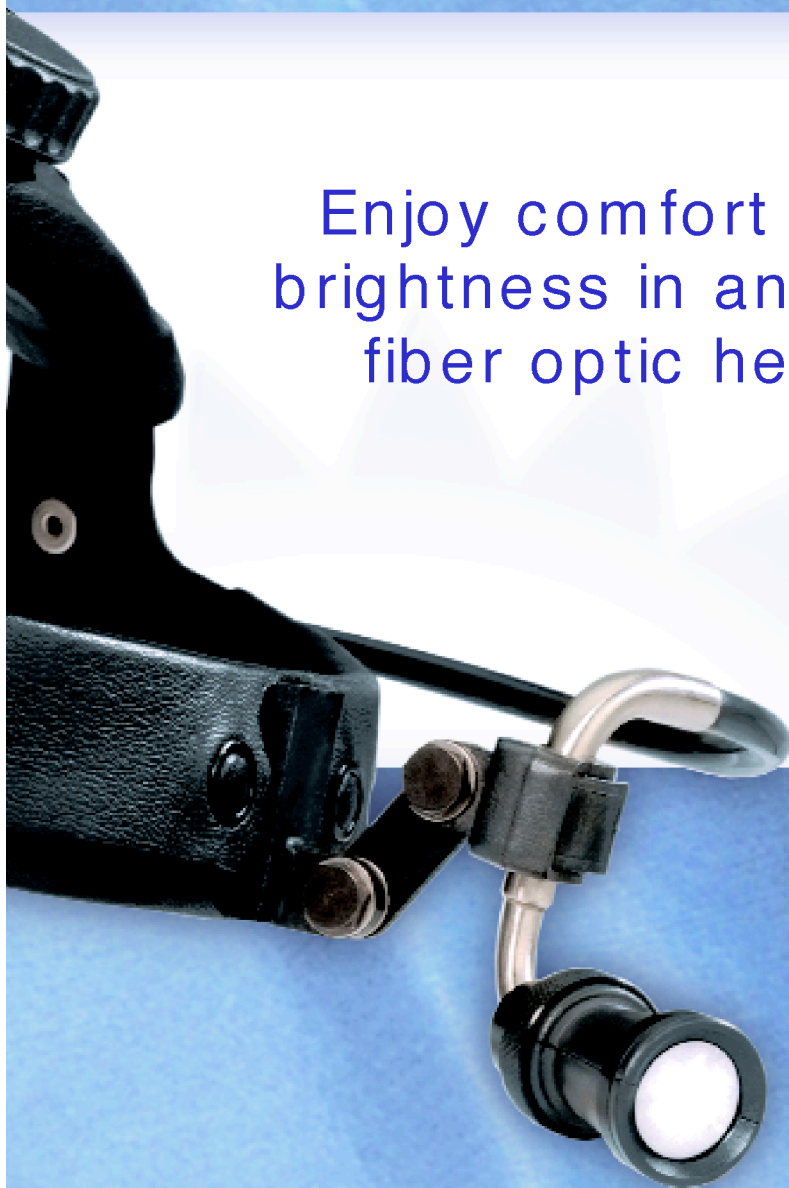

High Lite Featherweight

NEVER COMPROMISE  
START WITH YOUR VISION

Enjoy comfort and  
brightness in an ultra light  
fiber optic headlight

Use our clip-on format  
for your loupes

Small yet powerful, our High Lite Featherweight is an exceptionally low-profile headlight with an adjustable spot size. While ideal for the examination room, many surgeons also prefer it as an ultra lightweight alternative for the OR, use our clip-on format for your loupes.

With the High Lite you can choose our form-fitted, sturdy and dual-adjustable Classic headband, our soft Breath-O-Prene® Sport headband or the ultra-lite clip on model.