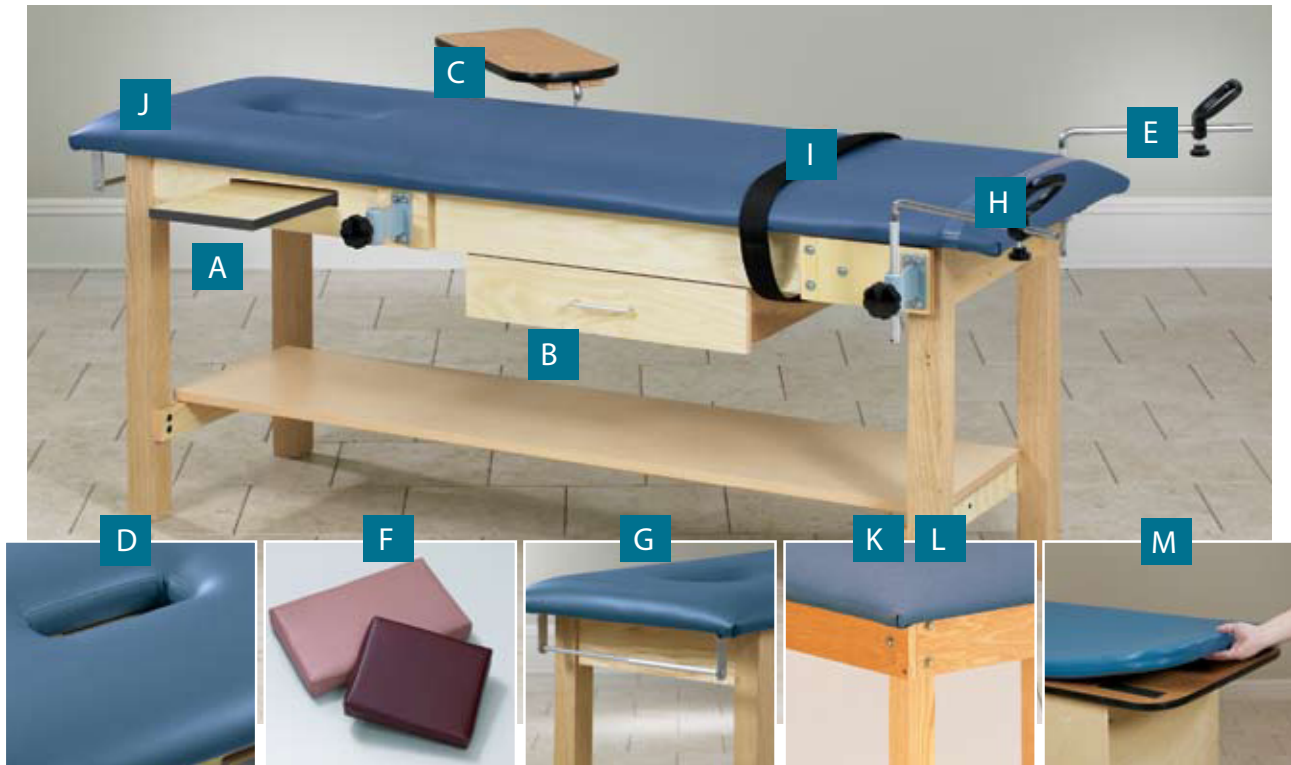

Computer Station Wall Mount Desk with 1 leg

	Length	Height	Depth
079	24"	30"	18"

- Unit mounts to wall and cabinet
- Pull-out keyboard tray and retractable mouse shelf
- Computer monitor wire management hole pre-drilled in top

Custom Cabinet Sizes

081 Option

- For specialized size cabinet, call for a fast quote

TABLE OPTIONS

- *A 003 – Slide Out Shelf
Accessible from either side of table; 9" wide.
- B 004 – Drawer
Euro-style drawer with metal sides and laminate bottom and ends. Holds up to 75 lbs.
- *005 – Special Height
36" maximum, 21" minimum. When ordering, state desired height to top of pad on table.
- *006 – Special Length
78" maximum, 48" minimum length. When ordering state desired length (table top).
- *C 008 – Armboard
Adjustable in height and angle. Includes two mounting brackets.
- D 009 – Nosehole
Permits patients to lie face down without turning head. 9" long x 2" wide.
- *E 010 – Stirrups
Adjustable in height, angle, and length. Heels are coated; stirrup bars are chrome plated. Specify type of table when ordering.
- F 020 – Small Pillow
Dimensions: 14" x 12" x 3"
- 060 – Large Pillow
Dimensions: 14" x 21" x 3"
- G 030 – Paper Dispenser
Accommodates paper rolls from 18" to 21" wide.
- H 040 – Paper Cutter
Clear plastic with elastic straps and buckle
- I 077 – Safety Strap
2" x 92" Strap secures with quick fasten hook and loop fastener.
- J 088 – Flat Top Option
Flat table top option can not ship FedEx® Ground and MUST ship by common carrier with all other normal shipping charges
- *K 086 – Red Oak Option (Classic Series Only)
- *L 079 – Triple Bolted Legs Option (Classic Series Only)
- *M 018 – Removable Mat Top Option
2" thick removable mat is held in place with Velcro® strips (Only available with non adjustable backrest tops)