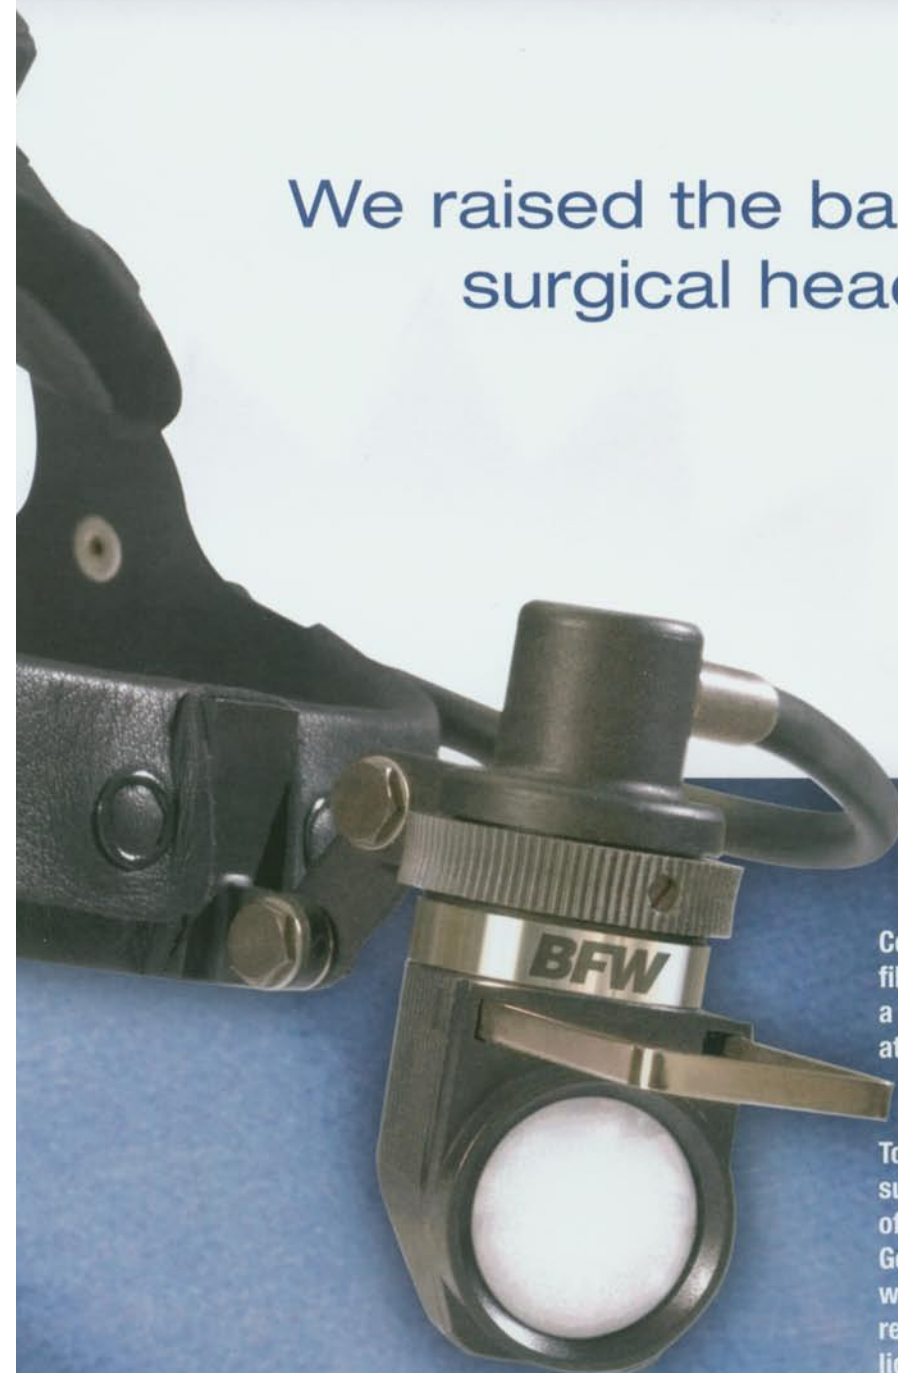

High Beam TriLens

NEVER COMPROMISE
START WITH YOUR VISION

We raised the bar for surgical headlights

Comfort is a given with our High Beam TriLens fiber optic headlight. Incomparably, it provides a clear and remarkably brilliant 11.5 cm spot at a 40cm working distance – the largest in its class.

Our 4.75 mm fiber optic cable holds 9,000 glass strands sheathed in our new ultra light BFW™ BLUE Opaque sheath, affording a lower profile than cables with half the light delivering capacity.

Choose our form-fitted, sturdy and dual-adjustable Classic headband or our soft Breath-O-Prene® Sport headband. Both offer unmatched comfort, performance, safety and durability.