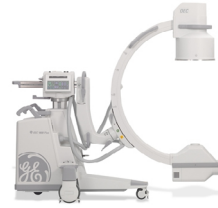

Anyview 500R Mobile C-Arm

Excellent radiographic imaging
at an economical price

The Anyview 500R Surgical Mobile C-Arm combines innovation and ease of use, making it the ideal option for a variety of applications.

- ✓ 9 or 12-inch High Resolution Image Intensifier
- ✓ Reduce radiation doses with pulse frequencies of 8, 15 or 30.
- ✓ Produces up to 30 frames per second in any imaging mode
- ✓ Kv and mA settings automatically optimize to the appropriate setting for each body part.
- ✓ Dual control panels allow clinicians to operate the C-arm from both sides of the unit.
- ✓ Intelligent Dose Reduction automatically reduces dosage without sacrificing image quality
- ✓ Tethered footswitch allows hands free imaging and image capture
- ✓ Dap software easily stores patient dose information and images
- ✓ DICOM 3.0 and PACS capable
- ✓ Stored Images on hard drive can be emailed, transferred to USB/DVD or local printer/network

C-Arm Comparison

Why Spend More?

	Anyview 500R	OEC 9800	OEC 9900 Elite	Philips BV Pulsera
X-ray tube anode	Rotating	Rotating	Rotating	Rotating
Radiographic mode	✓	✓	✓	✓
Fluoroscopic mode	✓	✓	✓	✓
17 kW @ 100 kVp	✓	✓		
Pulsed fluoroscopy	✓	✓	✓	✓
Pulses per second	8, 15, 30	1, 2, 4, 8	1, 2, 4, 8, 15	30
ABS control	✓	✓	✓	BodySmart
Snapshot mode	✓	✓	✓	Standard
Cine	30 fps	30 fps	30 fps	Standard
Reverse position	✓	✓	✓	✓
Warranty	2 year	1 year	1 year	1 year
C-Arm Measurements				
Free space	31"	31"	31"	30"
Depth	27"	26"	26"	24"
Orbital rotation	135°	148°	115°	135°
Horizontal travel	8"	8"	8"	8"
Vertical travel	19.7"	18"	18"	19.3"
Panning motion	12.5°	10°	10°	10°
Pivot rotation	360°	360°	360°	360°
Dimensions	70" x 32" x 71"	69" x 33" x 79"	69" x 33" x 79"	76" x 32" x 70"
Weight	552 lbs	720 lbs	606 lbs	683 lbs