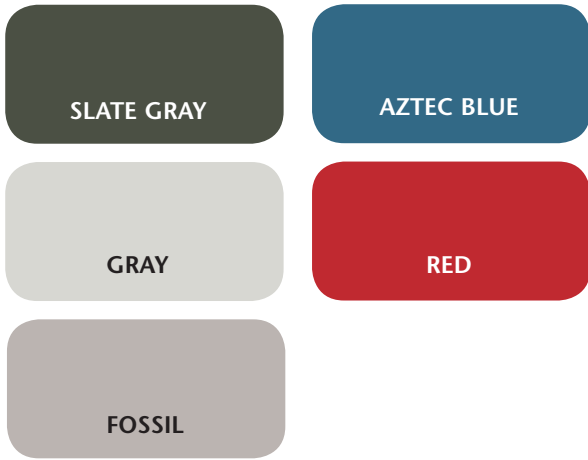

CLINTON LAMINATE COLORS

SOLID COLOR LAMINATES

WOOD TONE LAMINATES

CLINTON UPHOLSTERY COLORS

BLUES/PURPLES

GREENS

EARTHTONES

GRAYS

BRIGHTS

CLINTON PULLS