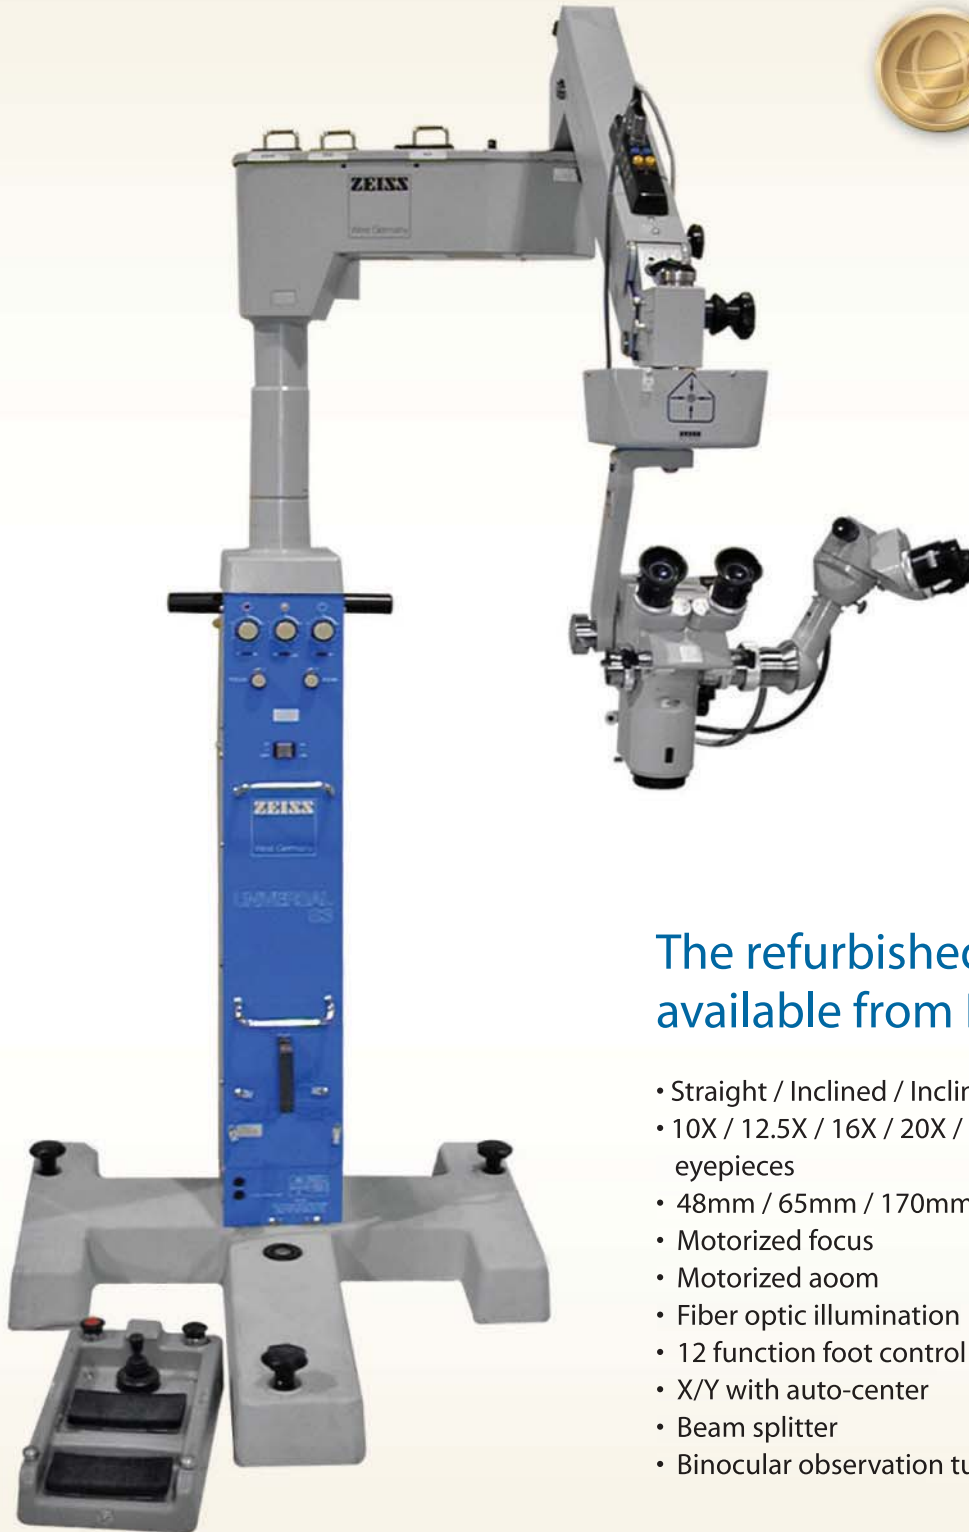

Zeiss Opmi 6 CFC with XY

Surgical Microscope

Equipment for the way *you* operate.

DRE Gold Seal
Certified Refurbished

The refurbished Zeiss Opmi 6, available from DRE

- Straight / Inclined / Inclination 0-60 / 0-180
- 10X / 12.5X / 16X / 20X / 10X22B / 12.5X18B eyepieces
- 48mm / 65mm / 170mm / 200mm objective lens
- Motorized focus
- Motorized aoom
- Fiber optic illumination
- 12 function foot control
- X/Y with auto-center
- Beam splitter
- Binocular observation tube